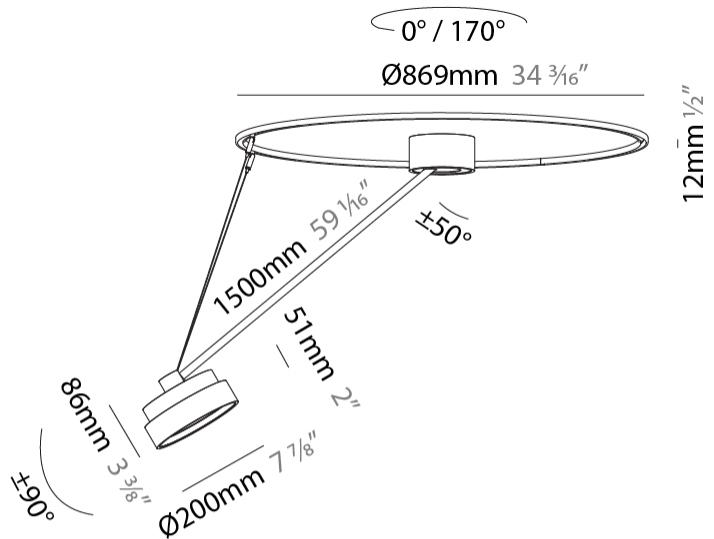

GENERAL

Series: Sign Diva Dancer
Subseries: Sign Diva Dancer
Brand: Prolicht
Division: Architectural
Mounting Type: Suspension
Mounting Location: Ceiling
Subcategory: Pendant

PHYSICAL

Shape: Round
Diameter (mm): 200
Diameter (in): 7 7/8
Height (mm): 1620
Height (in): 63 3/4
Light Distribution: Adjustable / Direct
Weight (kg): 3
Weight (lbs): 6.6
Diffuser: PMMA - Opal / Micro-Prism / Sparkling Secret / Vintage Industrial
Fixture Finish: SSR / BKV / CWI / CRY / HAB / UFT / ITA / RUA / FTG / MYG / LOD / PUS / FRO / FUP / KIA / POP / BLS / SPG / MEY / GOH / GUM / CHC / COM / ABZ / JAG / OBR / MOS / ROR
Fixture Material: Extruded Aluminum / Steel

ELECTRICAL

Lamp Type: LED (Zhaga Standard)
Input Wattage (W): 12.1
Total Output Wattage (W): 11
Dimming: Tri-Mode (Non-Dimming and Phase Dimming (120Vac only) and 0-10V Dimming)
Driver Included: Yes
Driver Location: Integrated
Driver Type: Constant Current - Universal
Driver Class: Class 2
Input Voltage (V): 120 - 277
Constant Current (MA): 350

LED

Color Temperature (°K): 2700 / 3000 / 3500 / 4000
Max. Delivered Lumen (lm): 836 / 895 / 903 / 921
Nominal Lumen (lm): 1280 / 1370 / 1382 / 1410
CRI: >90 CRI
Lamp Life (hrs): 50000

OPTICAL

Adjustability: Rotational Canopy 170°; Tilting Canopy ±50°; Tilting Head ±90°

RATINGS AND CERTIFICATIONS

Certified By: Certified for North American Standards
IP rating: IP20