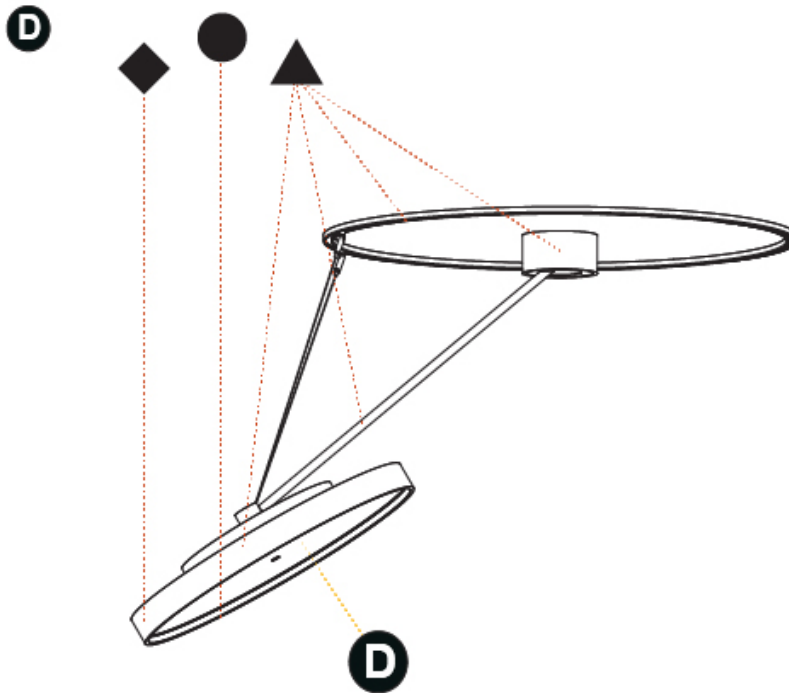

SIGN DIVA DANCER SUSPENSION

A30873-

PROJECT	_____
TYPE	_____
SPECIFIER	_____
QUANTITY	_____
DATE	_____