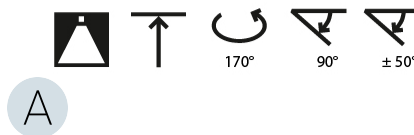

GENERAL

Series: Sign Diva Dancer
Subseries: Sign Diva Dancer
Brand: Prolicht
Division: Architectural
Mounting Type: Suspension
Mounting Location: Ceiling
Subcategory: Pendant

PHYSICAL

Shape: Round
Diameter (mm): 200
Diameter (in): 7 7/8
Height (mm): 1620
Height (in): 63 3/4
Light Distribution: Adjustable / Direct
Weight (kg): 3
Weight (lbs): 6.6
Diffuser: PMMA - Opal / Micro-Prism / Sparkling Secret / Vintage Industrial
Fixture Finish: SSR / BKV / CWI / CRY / HAB / UFT / ITA / RUA / FTG / MYG / LOD / PUS / FRO / FUP / KIA / POP / BLS / SPG / MEY / GOH / GUM / CHC / COM / ABZ / JAG / OBR / MOS / ROR
Fixture Material: Extruded Aluminum / Steel

ELECTRICAL

Lamp Type: LED (Zhaga Standard)
Input Wattage (W): 12.1
Total Output Wattage (W): 11
Dimming: Tri-Mode (Non-Dimming and Phase Dimming (120Vac only) and 0-10V Dimming)
Driver Included: Yes
Driver Location: Integrated
Driver Type: Constant Current - Universal
Driver Class: Class 2
Input Voltage (V): 120 - 277
Constant Current (MA): 350

LED

Color Temperature (°K): 2700 / 3000 / 3500 / 4000
Max. Delivered Lumen (lm): 836 / 895 / 903 / 921
Nominal Lumen (lm): 1280 / 1370 / 1382 / 1410
CRI: >90 CRI
Lamp Life (hrs): 50000

OPTICAL

Adjustability: Rotational Canopy 170°; Tilting Canopy ±50°; Tilting Head ±90°

RATINGS AND CERTIFICATIONS

Certified By: Certified for North American Standards
IP rating: IP20